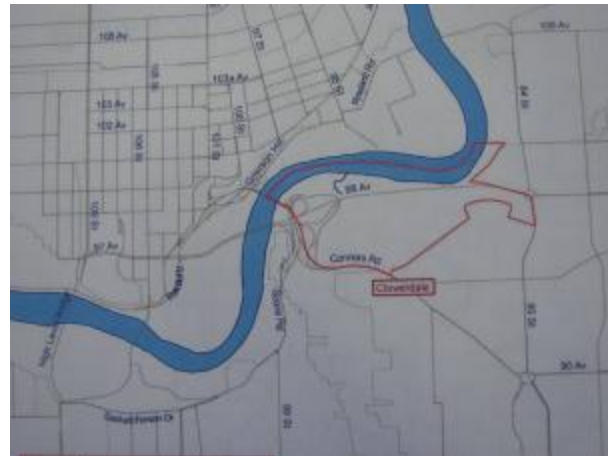

The Bennett Centre

Preparing for your Residence Program

Our History

- * Opened in 1912, the Bennett Centre has been serving students in Edmonton and area for over 102 years!

Our Location

- * The Bennett Centre is located in the Cloverdale community
- * Very close to Downtown, and only two blocks from the North Saskatchewan River